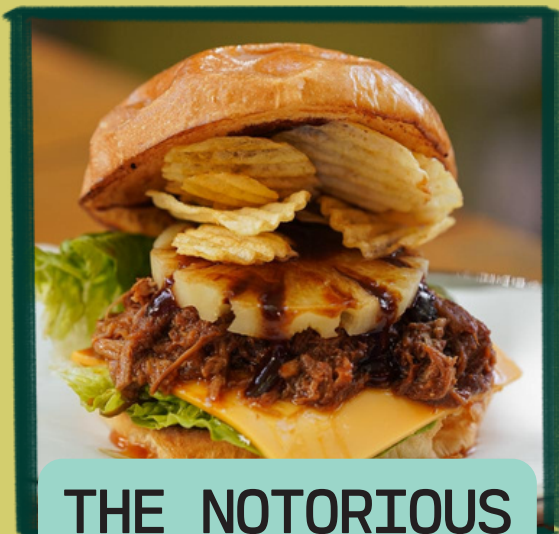

HELP US PICK A WINNER

TOP SELLER WINS...

**SMOKEY MAPLE
BACON BURGER**

double patty, cheese, caramelised onion,
pickles, maple bacon, beer mayo

**JAZZY J
BURGER**

brisket, tomato, egg, cheese, bacon, onion,
pickles, mac & cheese, BBQ sauce, aioli

**THE NOTORIOUS
P.I.G BURGER**

pulled pork, lettuce, cheese, onion,
pickles, pineapple, Smiths Original chips

**TRAILER TRASH
BURGER**

pulled pork, slaw, cheese, mac & cheese,
pickles, jalapenos, BBQ sauce